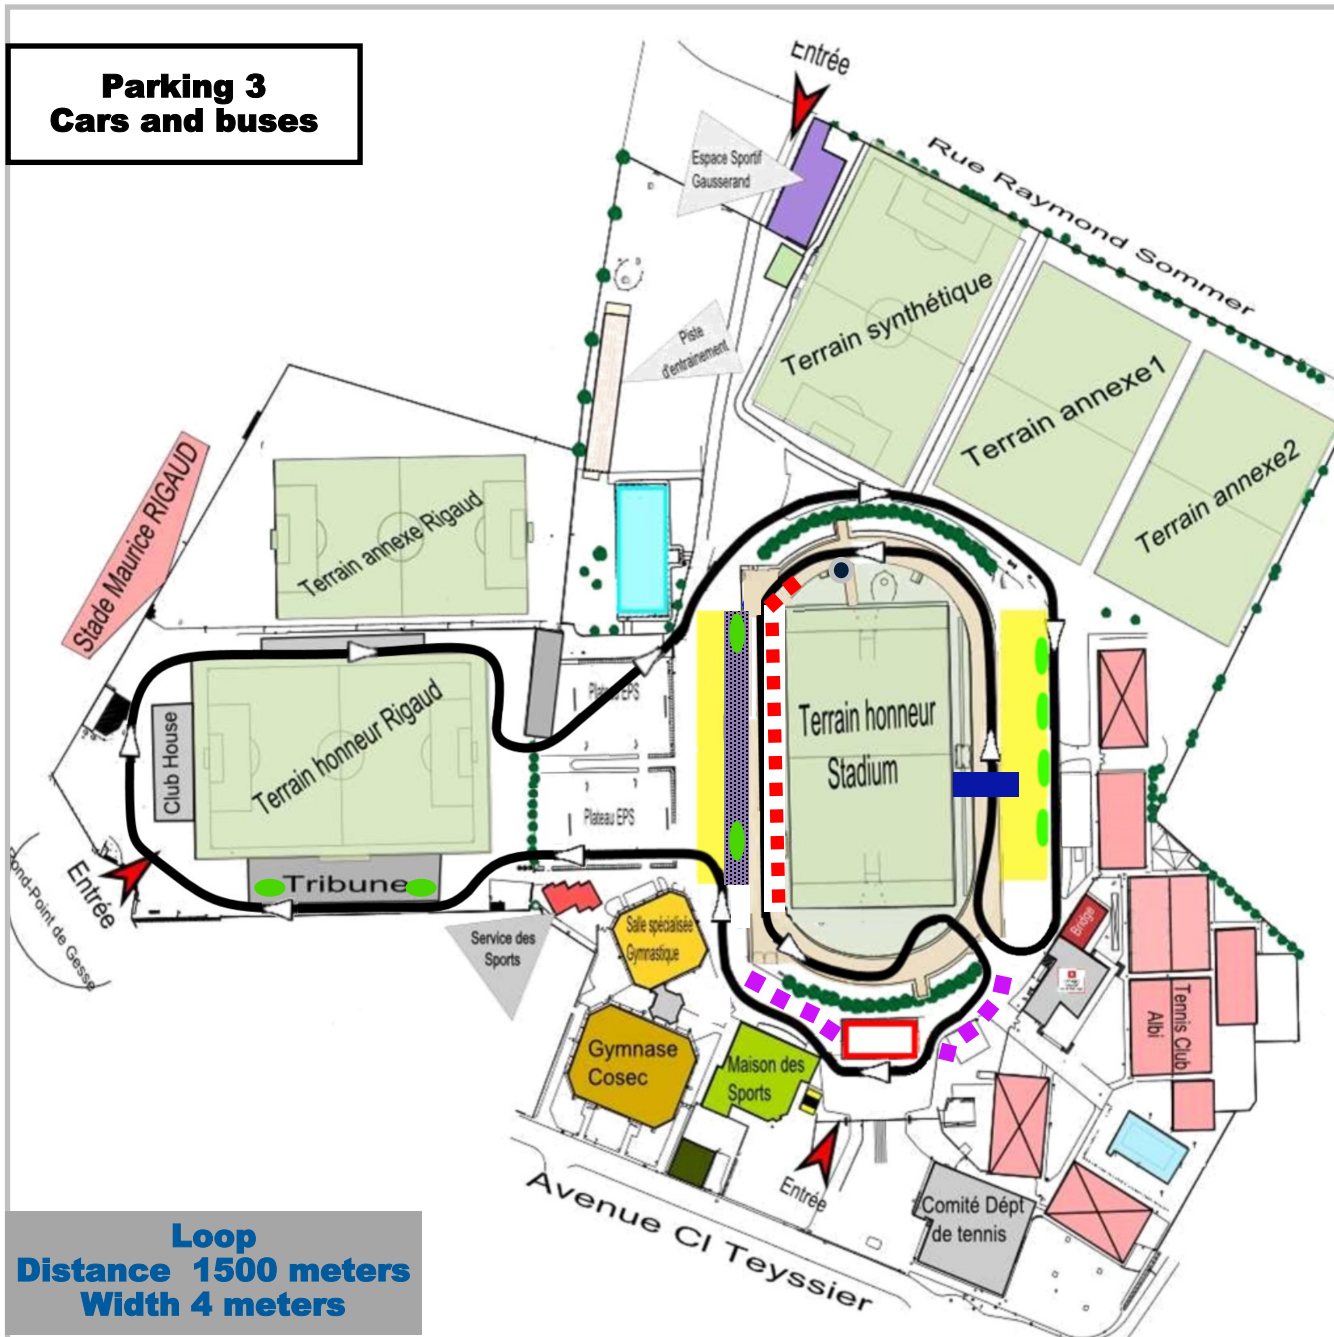

Circuit World Championships 24H ALBI 2025

**Parking 3
Cars and buses**

**Loop
Distance 1500 meters
Width 4 meters**

Key:

-  Circuit
-  Start line
-  Refreshments
-  Timing
-  Teams' tents
-  Open tents
-  Pavillon d'Honneur
-  WC runners
-  WC public
-  Grandstands
Anti-doping control
Locker rooms, showers
-  LOC HQ, VIP, Media
-  Medical centre
-  Medical rest centre
-  Closing ceremony
-  Rest centre:
runners & coaches